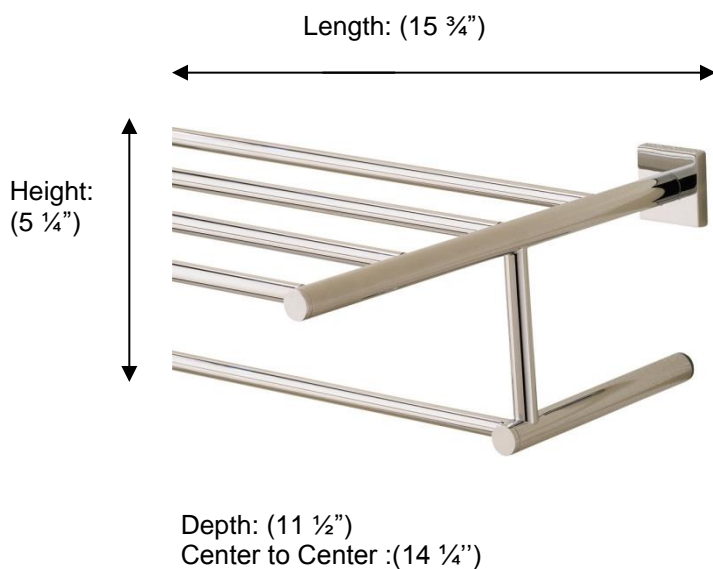

BRAGA

67663 TOWEL RACK, 15"

**Description:**

Towel Rack, 15"

Finishes:

-  CR – Chrome
-  PV – Polished Brass
-  UB – Unlacquered Brass
-  MB – Matte Black
-  NI – Polished Nickel
-  ES – Satin Nickel
-  GD – Gold

Material:

Brass

Method of Fixing:

Direct to wall

Country of Origin:

Portugal

All Dimensions are approximate